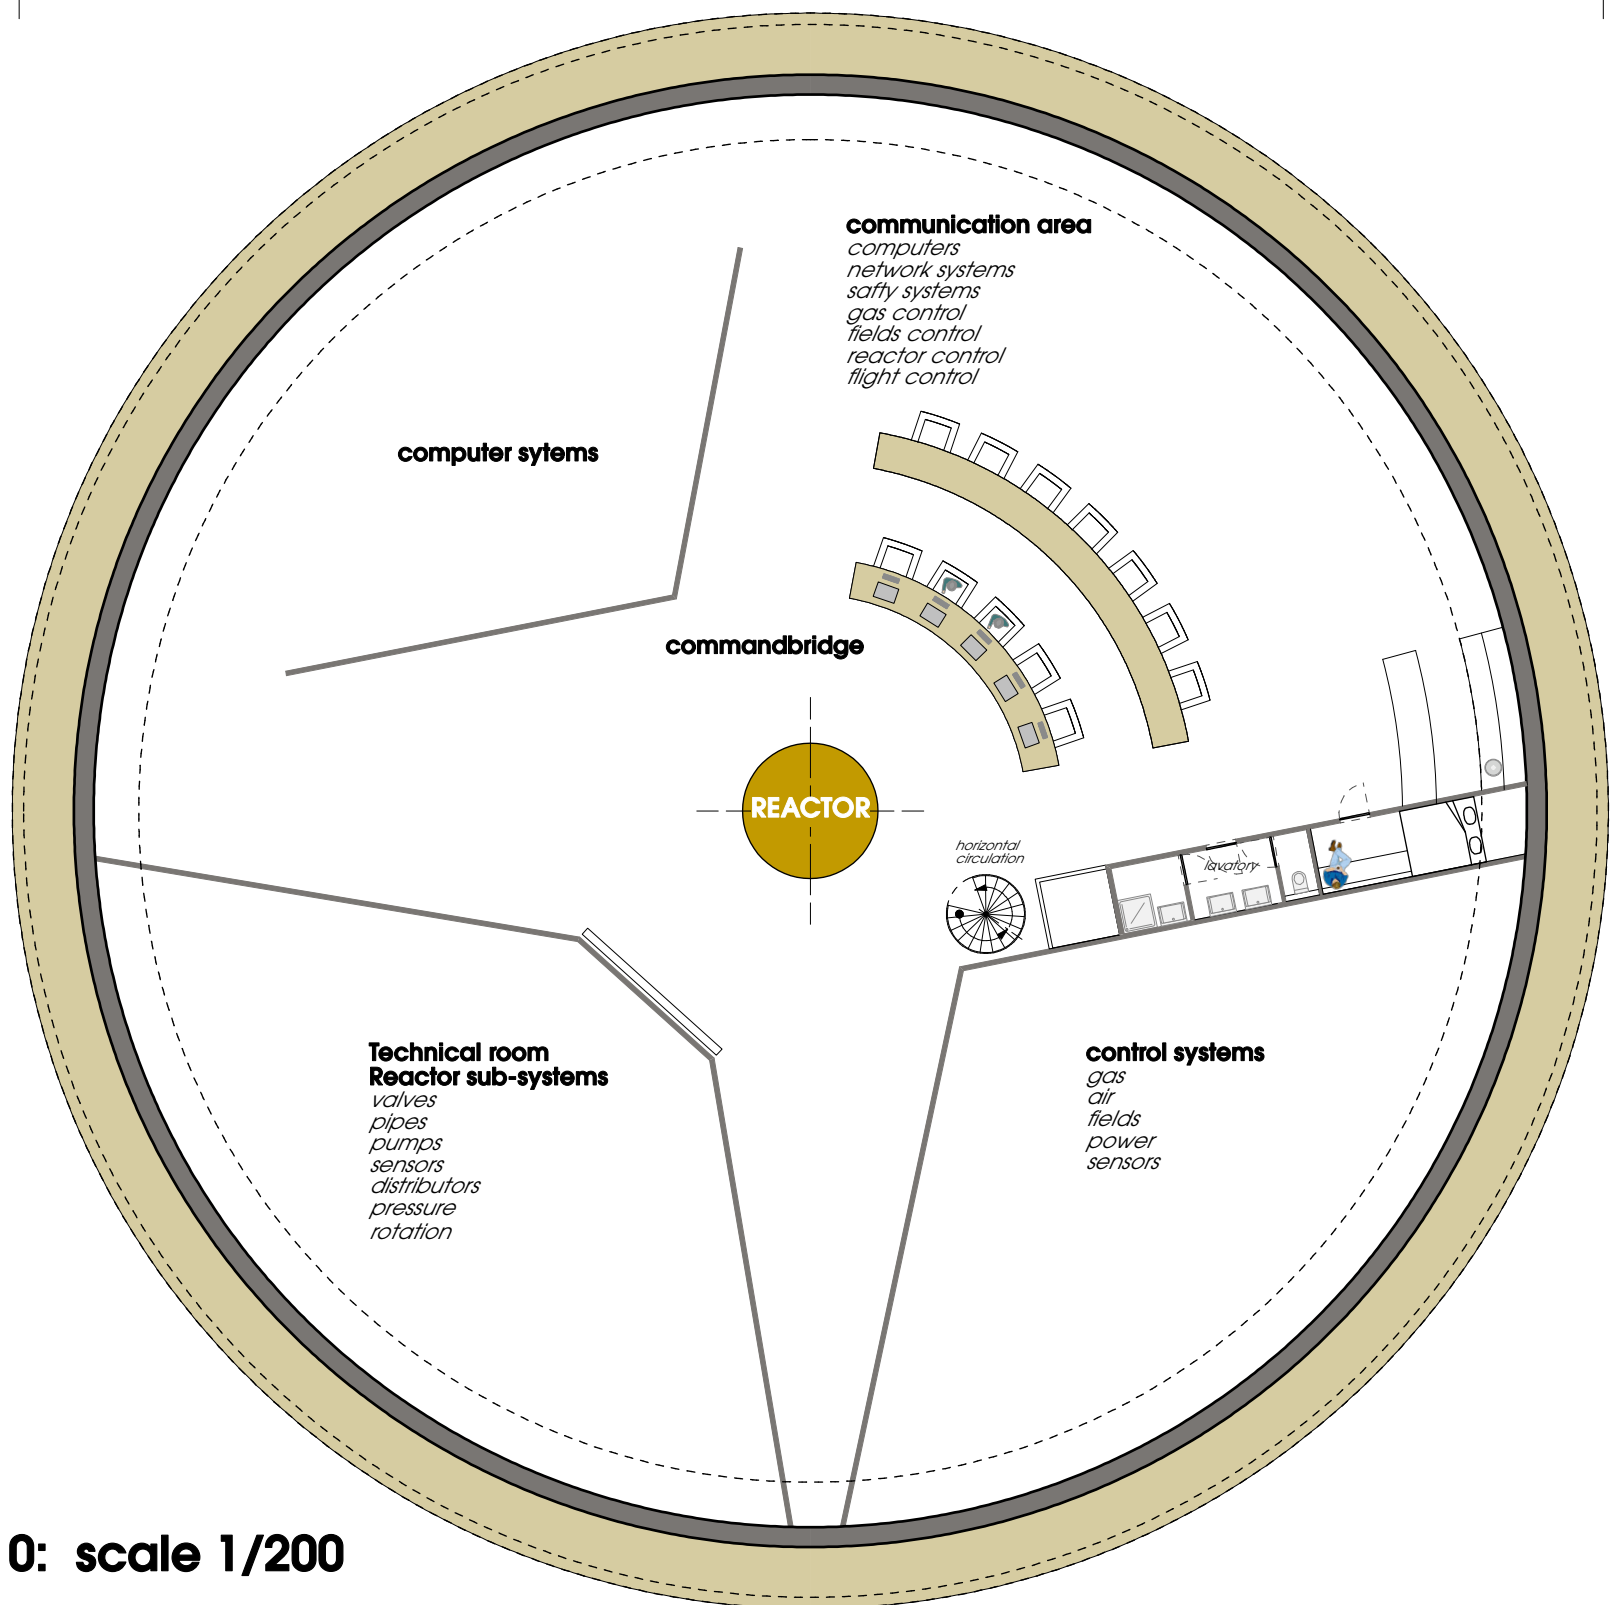

section: scale 1/200

4191

floor level 0: scale 1/200

**SPACE SHIP PROGRAM (SSP)**  
SPACE SHIP Concept

---

Date: September 4, 2012

---

scale: 1/200 - Ref. GL

---

Descriptions: Magravs space ship with 5 floors for crew of 5 persons and 5 guests. Full functionalities and abilities to be self-supporting for at least 24 months during space travel and expeditions in Space.