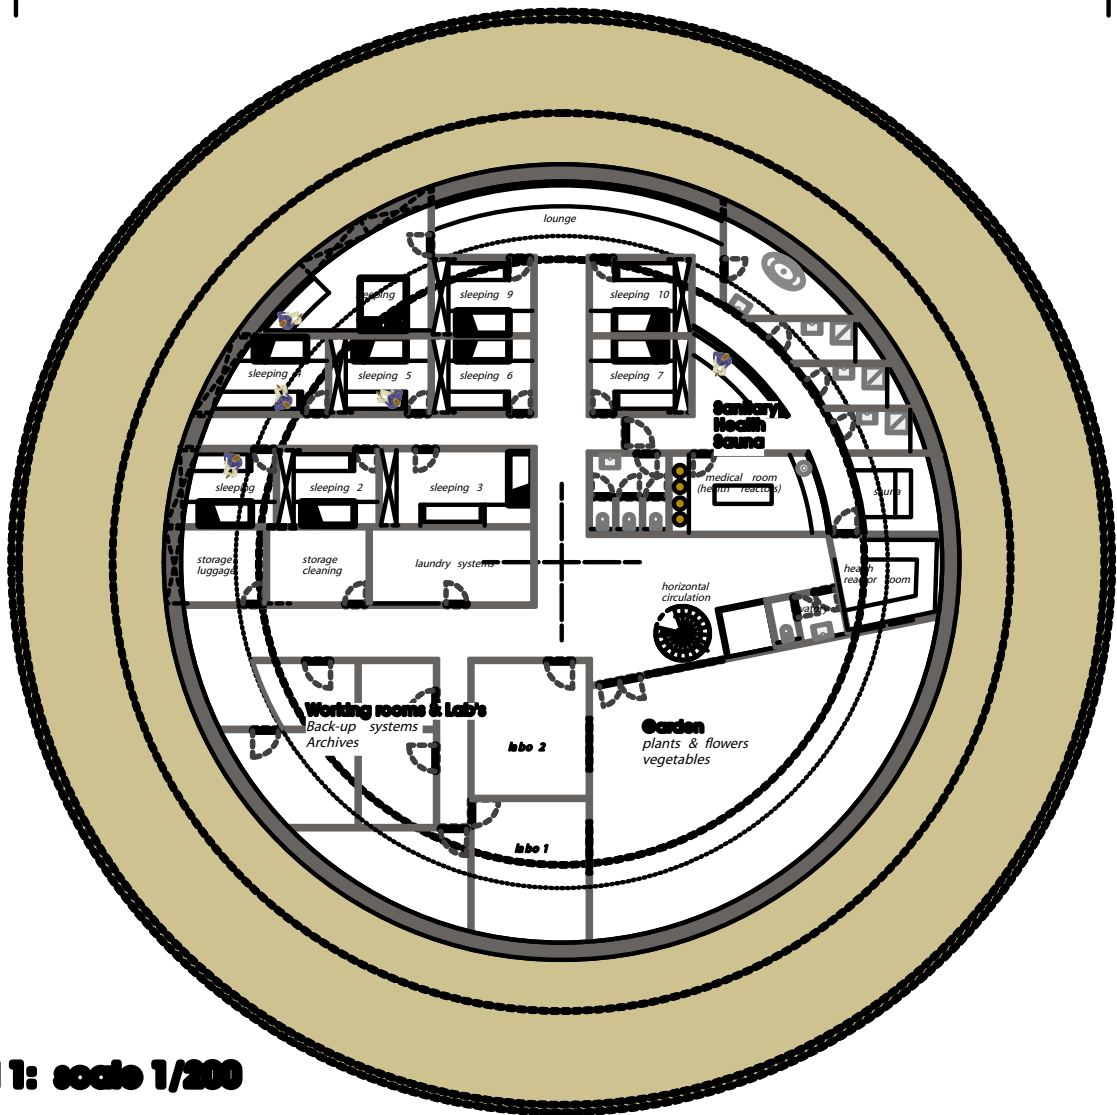

**section: scale 1/200**

**floor level 1: scale 1/200**

SPACE SHIP PROGRAM (SSP)  
SPACE SHIP Concept

Date: September 4, 2012

scale: 1/200 - Ref. GL

Description: Magravs space ship with 5 floors for crew of 5 persons and 5 guests. Full functionalities and abilities to be self-supporting for at least 24 months during space travel and expeditions in Space.