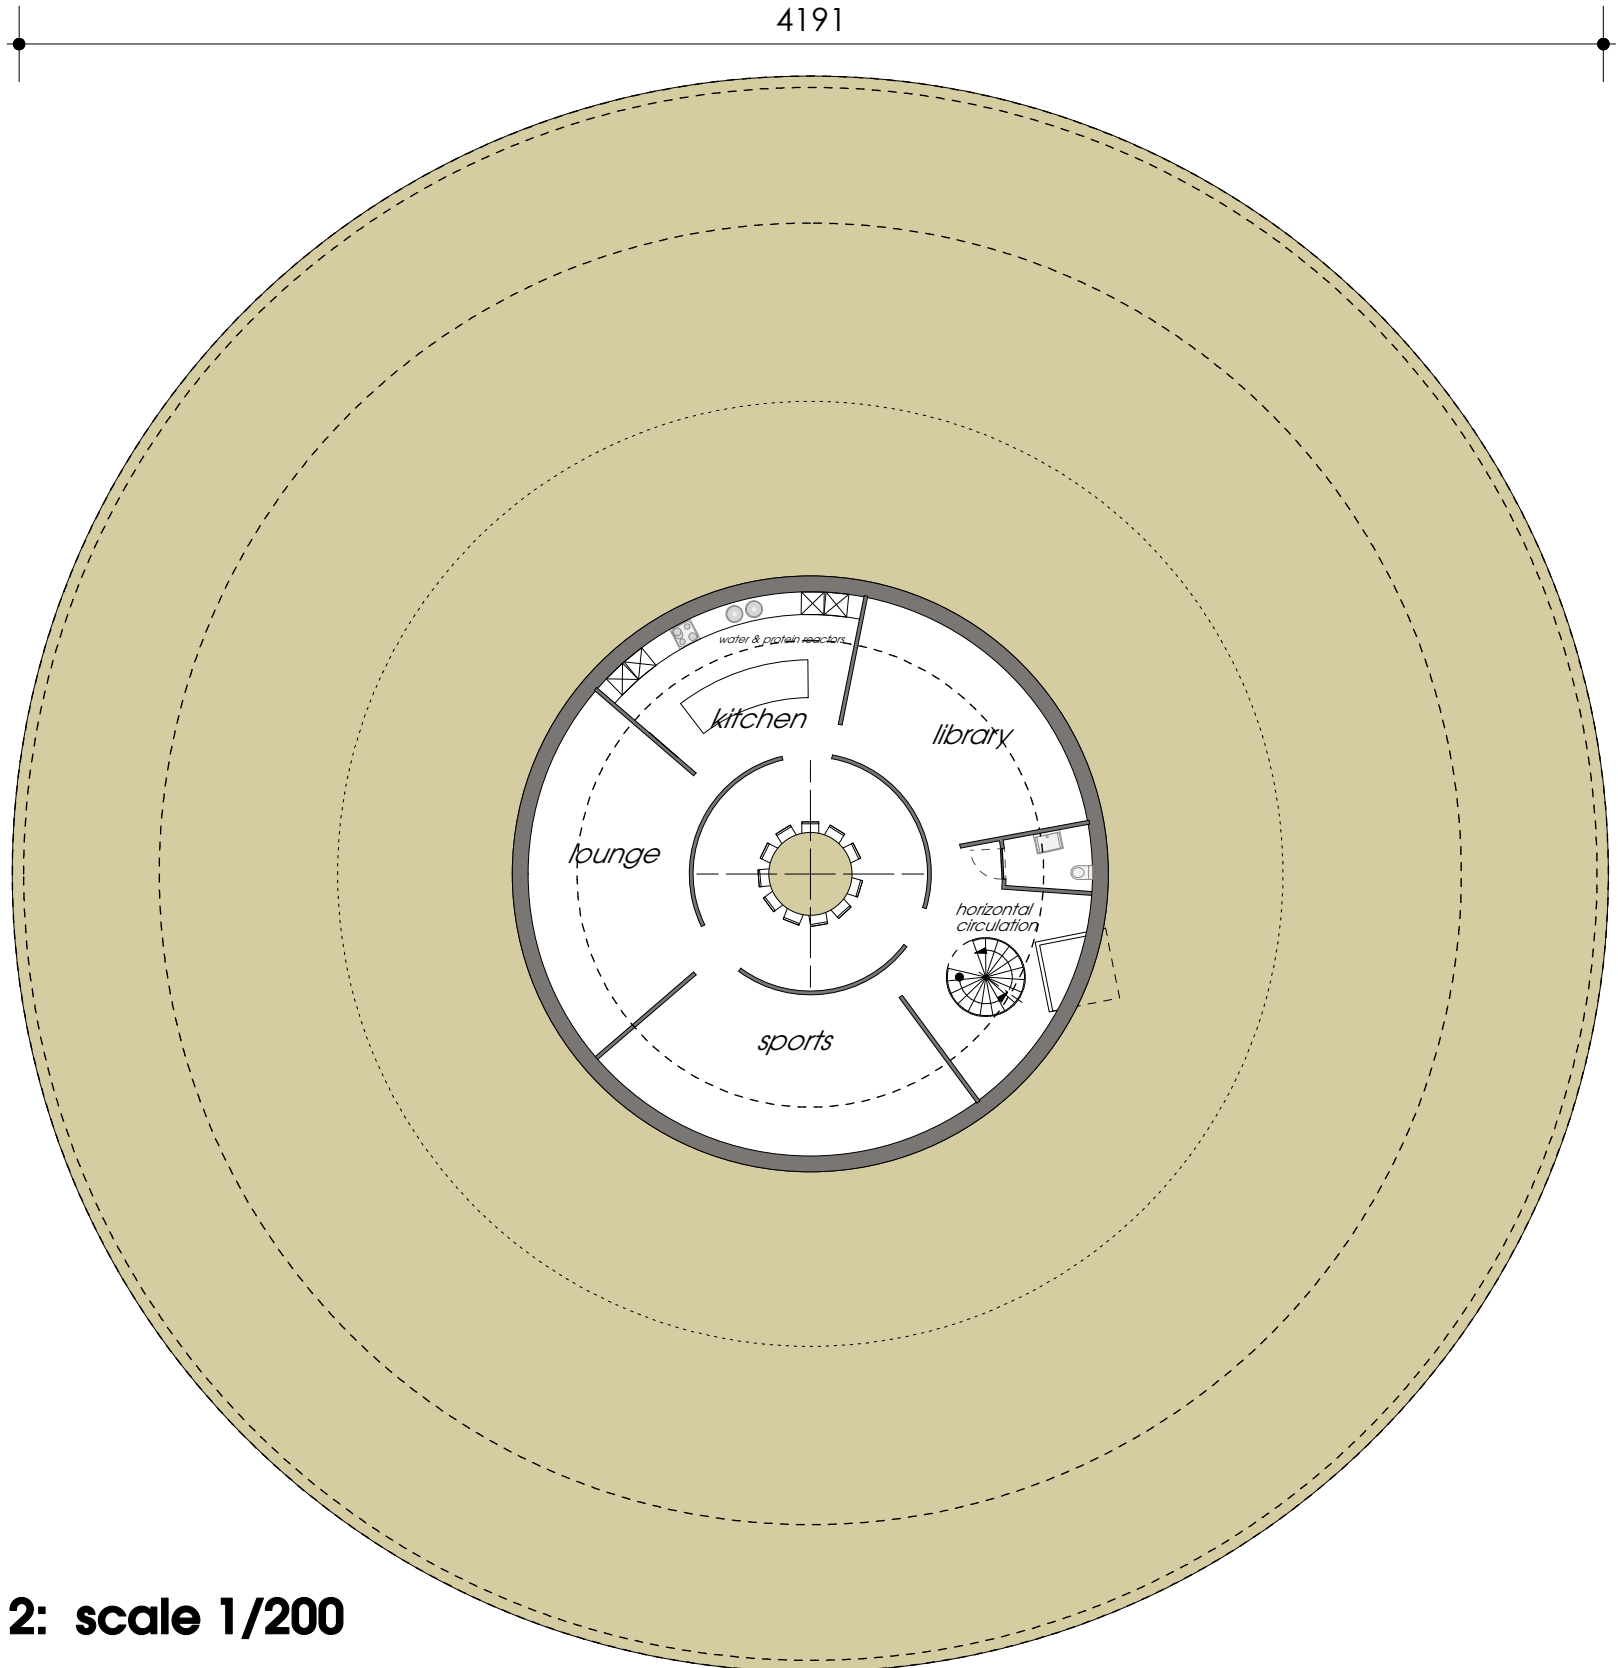

section: scale 1/200

floor level 2: scale 1/200

SPACE SHIP PROGRAM (SSP)
SPACE SHIP Concept

Date: September 4, 2012

scale: 1/200 - Ref. GL

Descriptions: Magravs space ship with 5 floors for crew of 5 persons and 5 guests. Full functionalities and abilities to be self-supporting for at least 24 months during space travel and expeditions in Space.