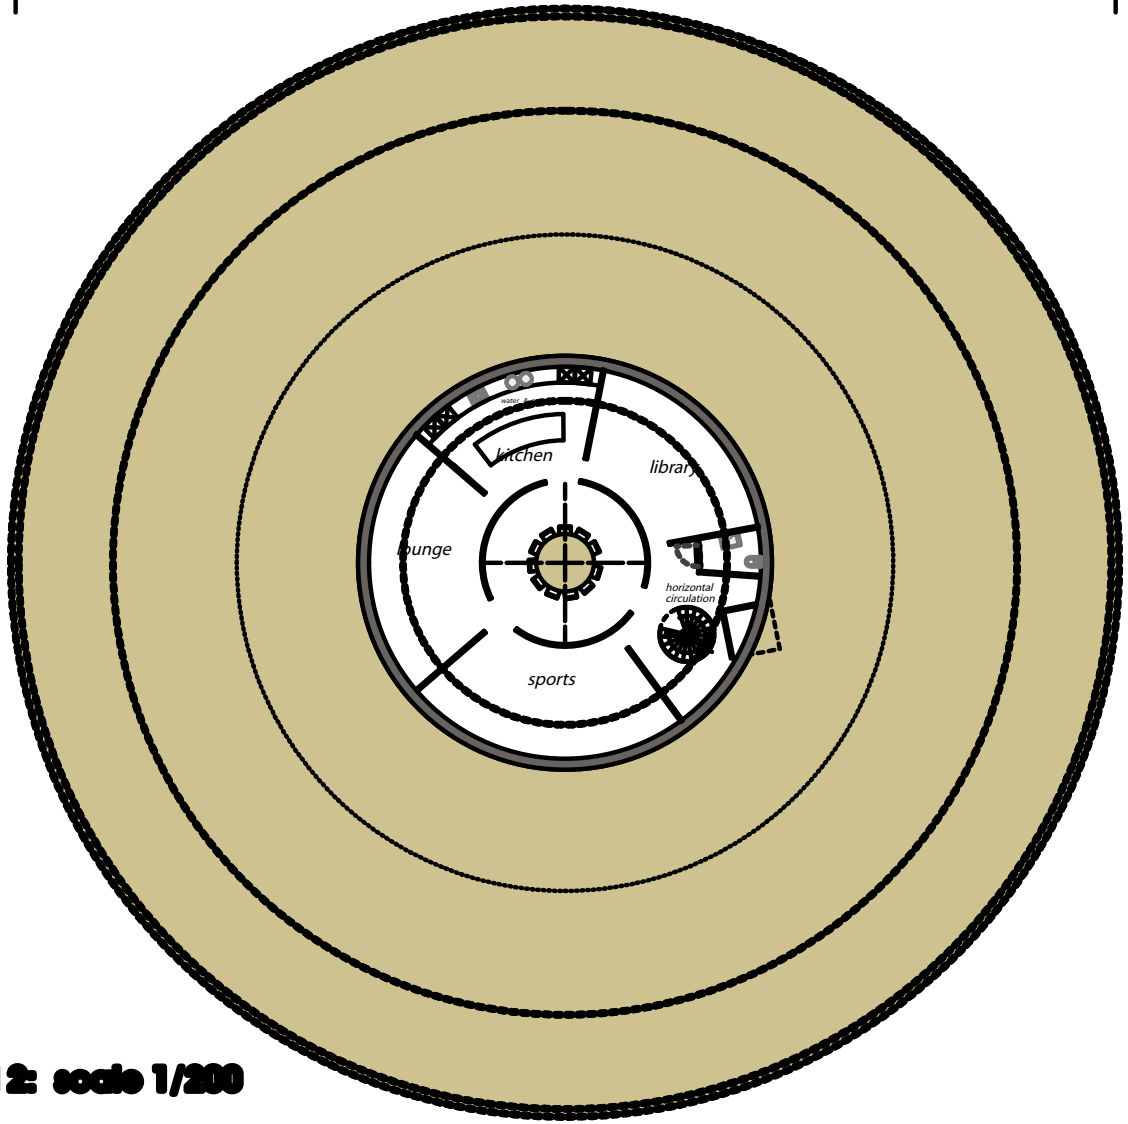

section: scale 1/200

floor level 2: scale 1/200

SPACE SHIP PROGRAM (SSP)
SPACE SHIP Concept

Date: September 4, 2012

scale: 1/200 - Ref. GL

Description: Magravs space ship with 5 floors for crew of 5 persons and 5 guests. Full functionalities and abilities to be self-supporting for at least 24 months during space travel and expeditions in Space.