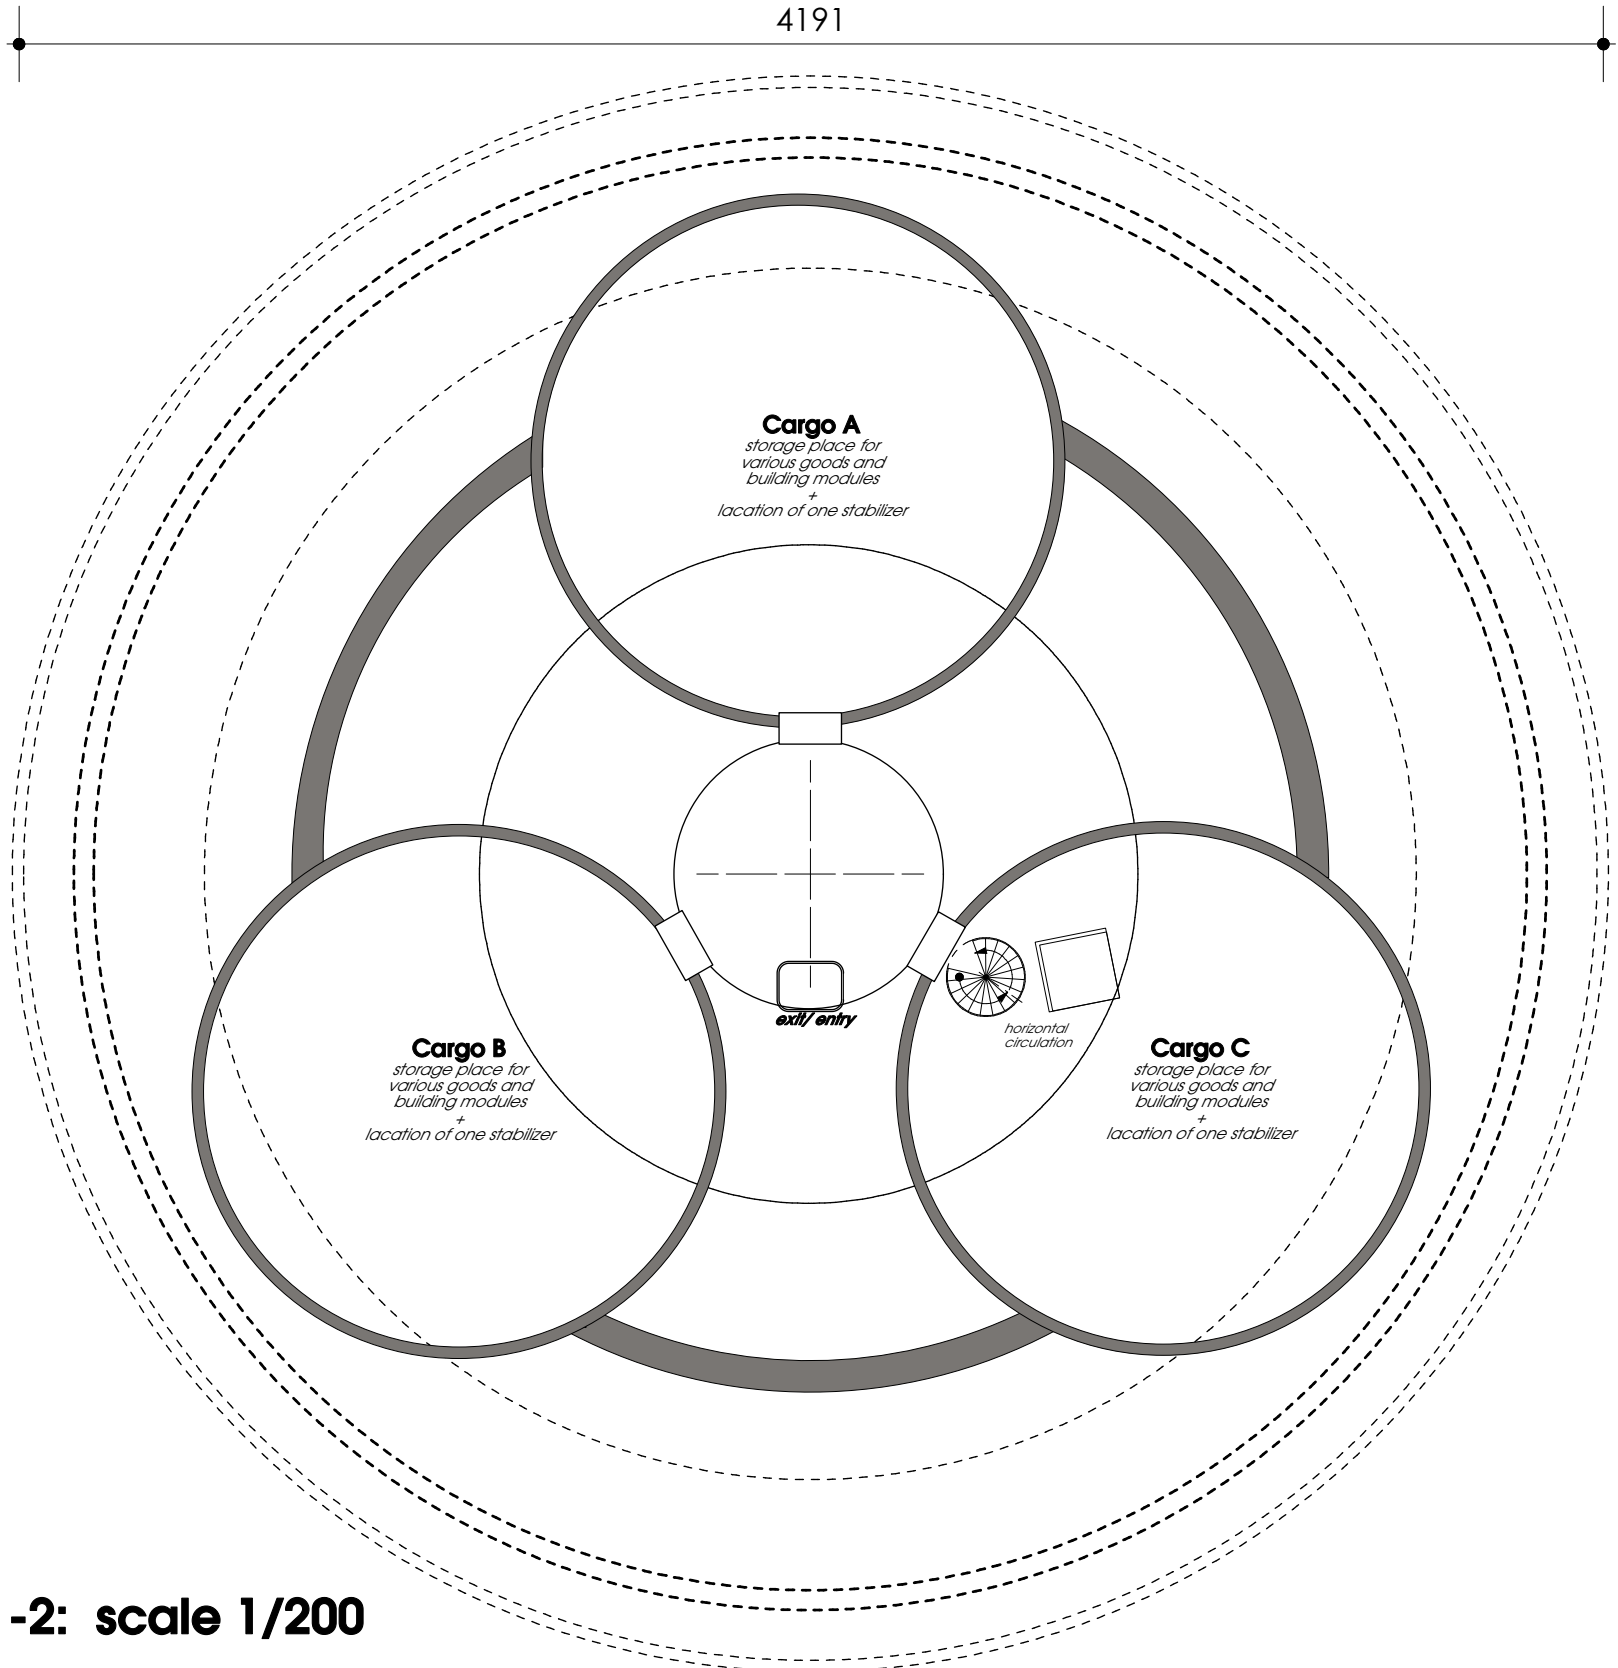

section: scale 1/200

4191

floor level -2: scale 1/200

SPACE SHIP PROGRAM (SSP)
SPACE SHIP Concept

Date: September 4, 2012

scale: 1/200 - Ref. GL

Descriptions: Magravs space ship with 5 floors for crew of 5 persons and 5 guests. Full functionalities and abilities to be self-supporting for at least 24 months during space travel and expeditions in Space.