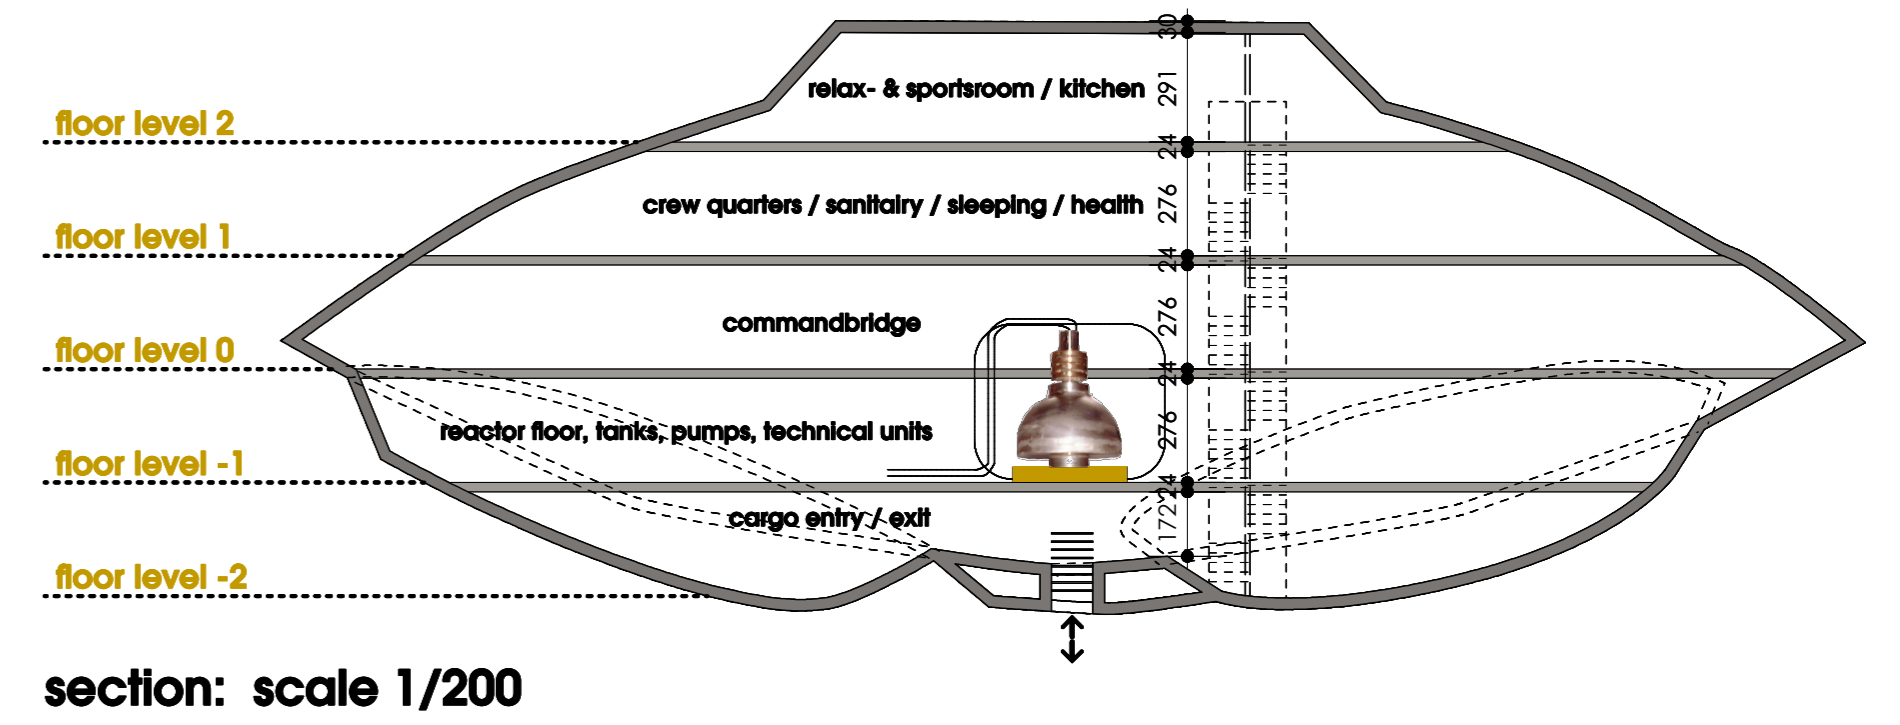

floor level 0: scale 1/200

floor level 1: scale 1/200

floor level 2: scale 1/200

floor level -2: scale 1/200

floor level -1: scale 1/200

section: scale 1/200

© KESHEFOUNDATION (GELEEN) 2012

SPACE SHIP PROGRAM (SSP)  
SPACE SHIP Concept

Date: September 4, 2012

scale: 1/200 - Ref. GL

Description: Magravs space ship with 5 floors for crew of 5 persons and 5 guests. Full functionalities and abilities to be self-supporting for at least 24 months during space travel and expeditions in Space.