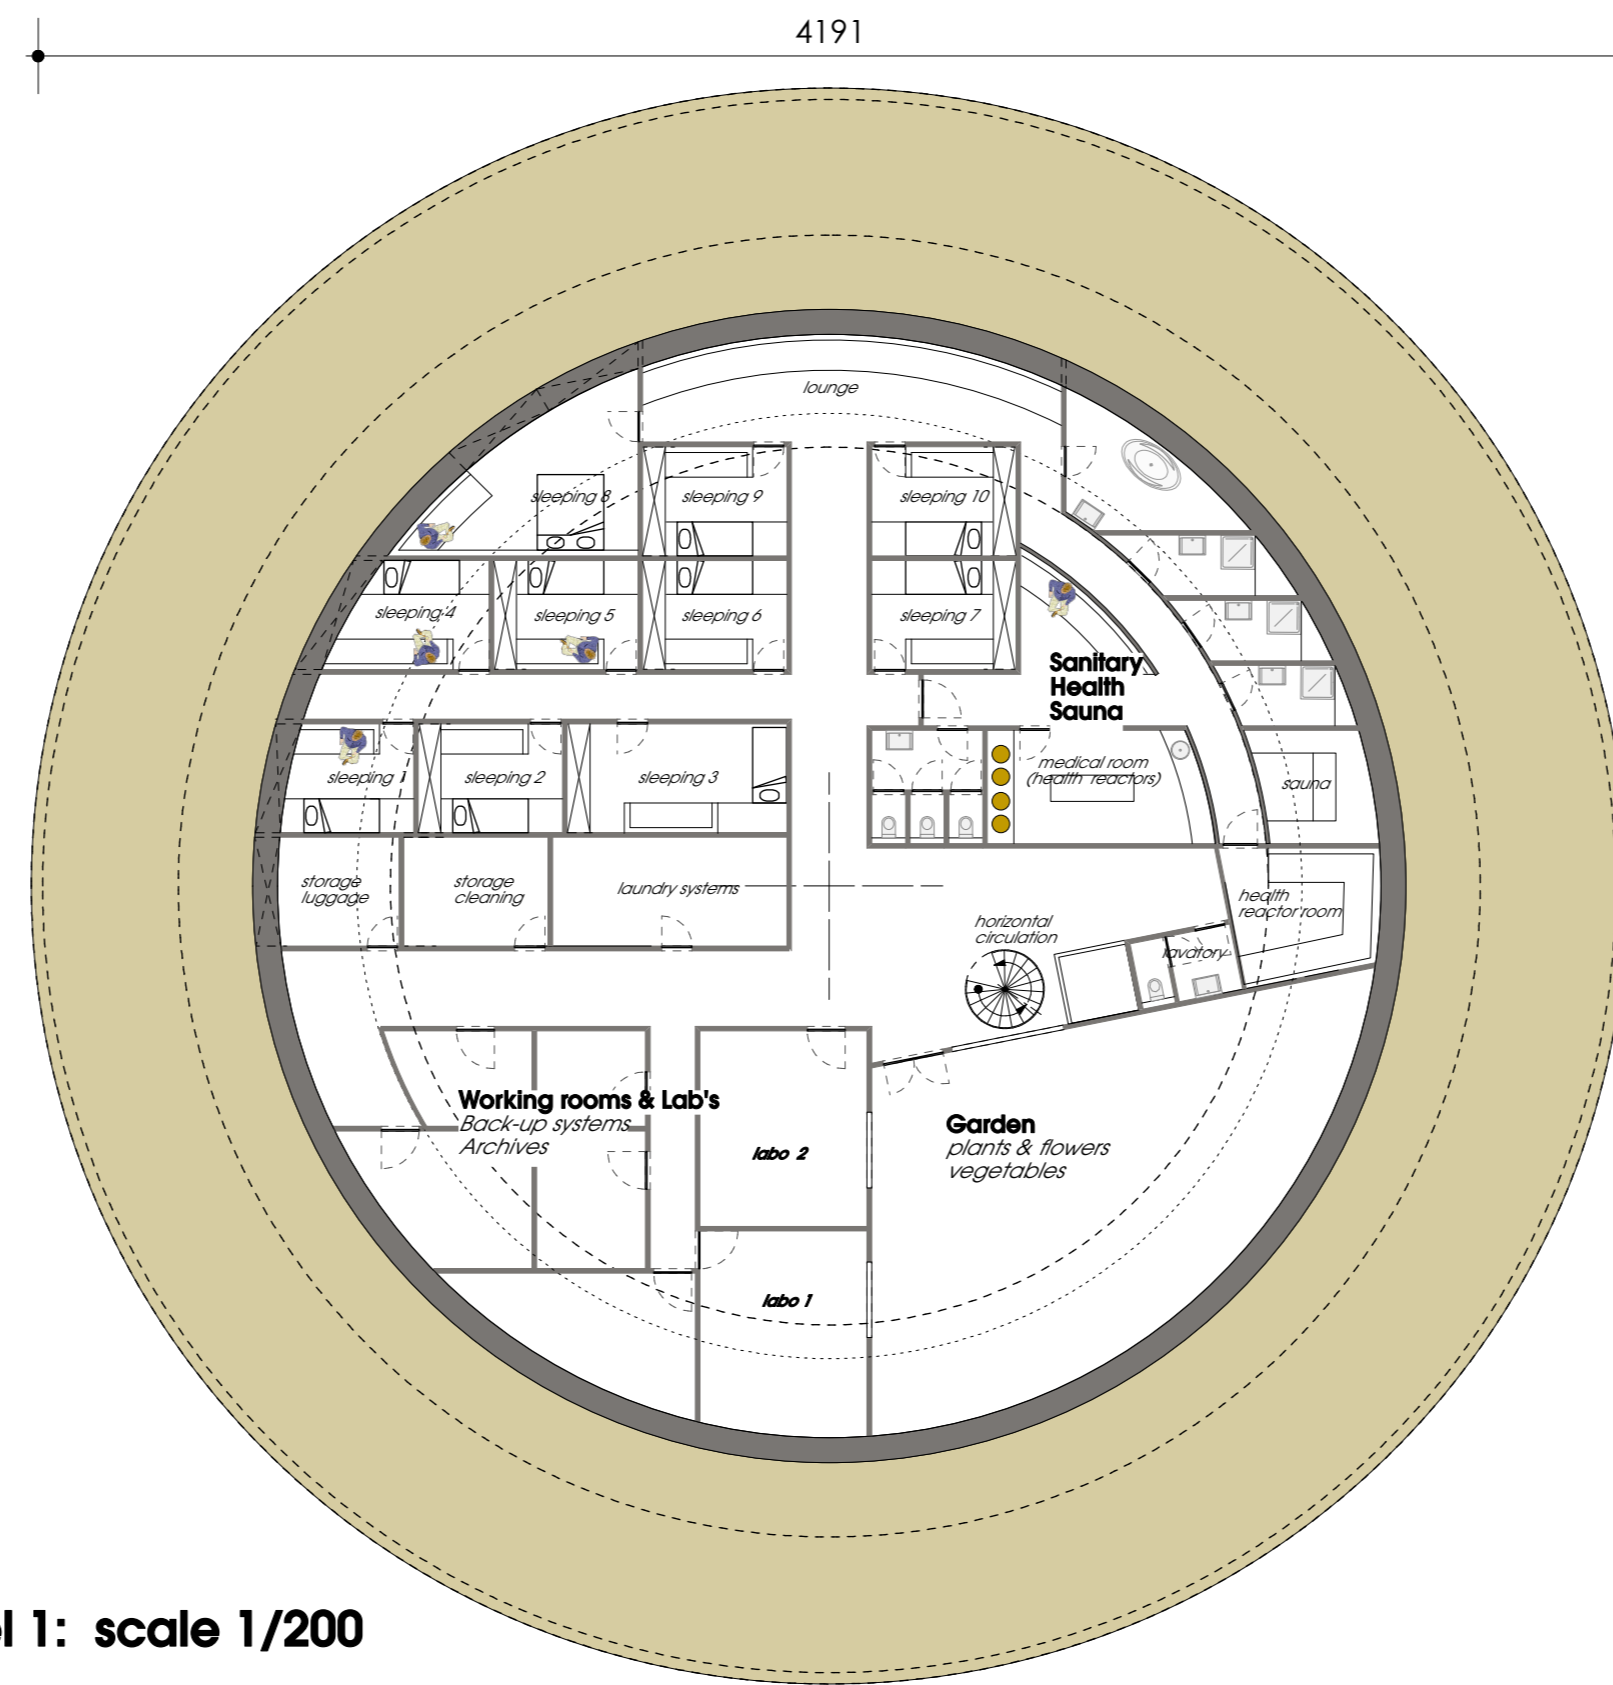

floor level 0: scale 1/200

floor level 1: scale 1/200

floor level 2: scale 1/200

floor level -2: scale 1/200

floor level -1: scale 1/200

section: scale 1/200

© KESHEFOUNDATION (GELEEN) 2012

SPACE SHIP PROGRAM (SSP)  
SPACE SHIP Concept

Date: September 4, 2012

scale: 1/200 - Ref. GL

Description: Magravs space ship with 5 floors for crew of 5 persons and 5 guests. Full functionalities and abilities to be self-supporting for at least 24 months during space travel and expeditions in Space.