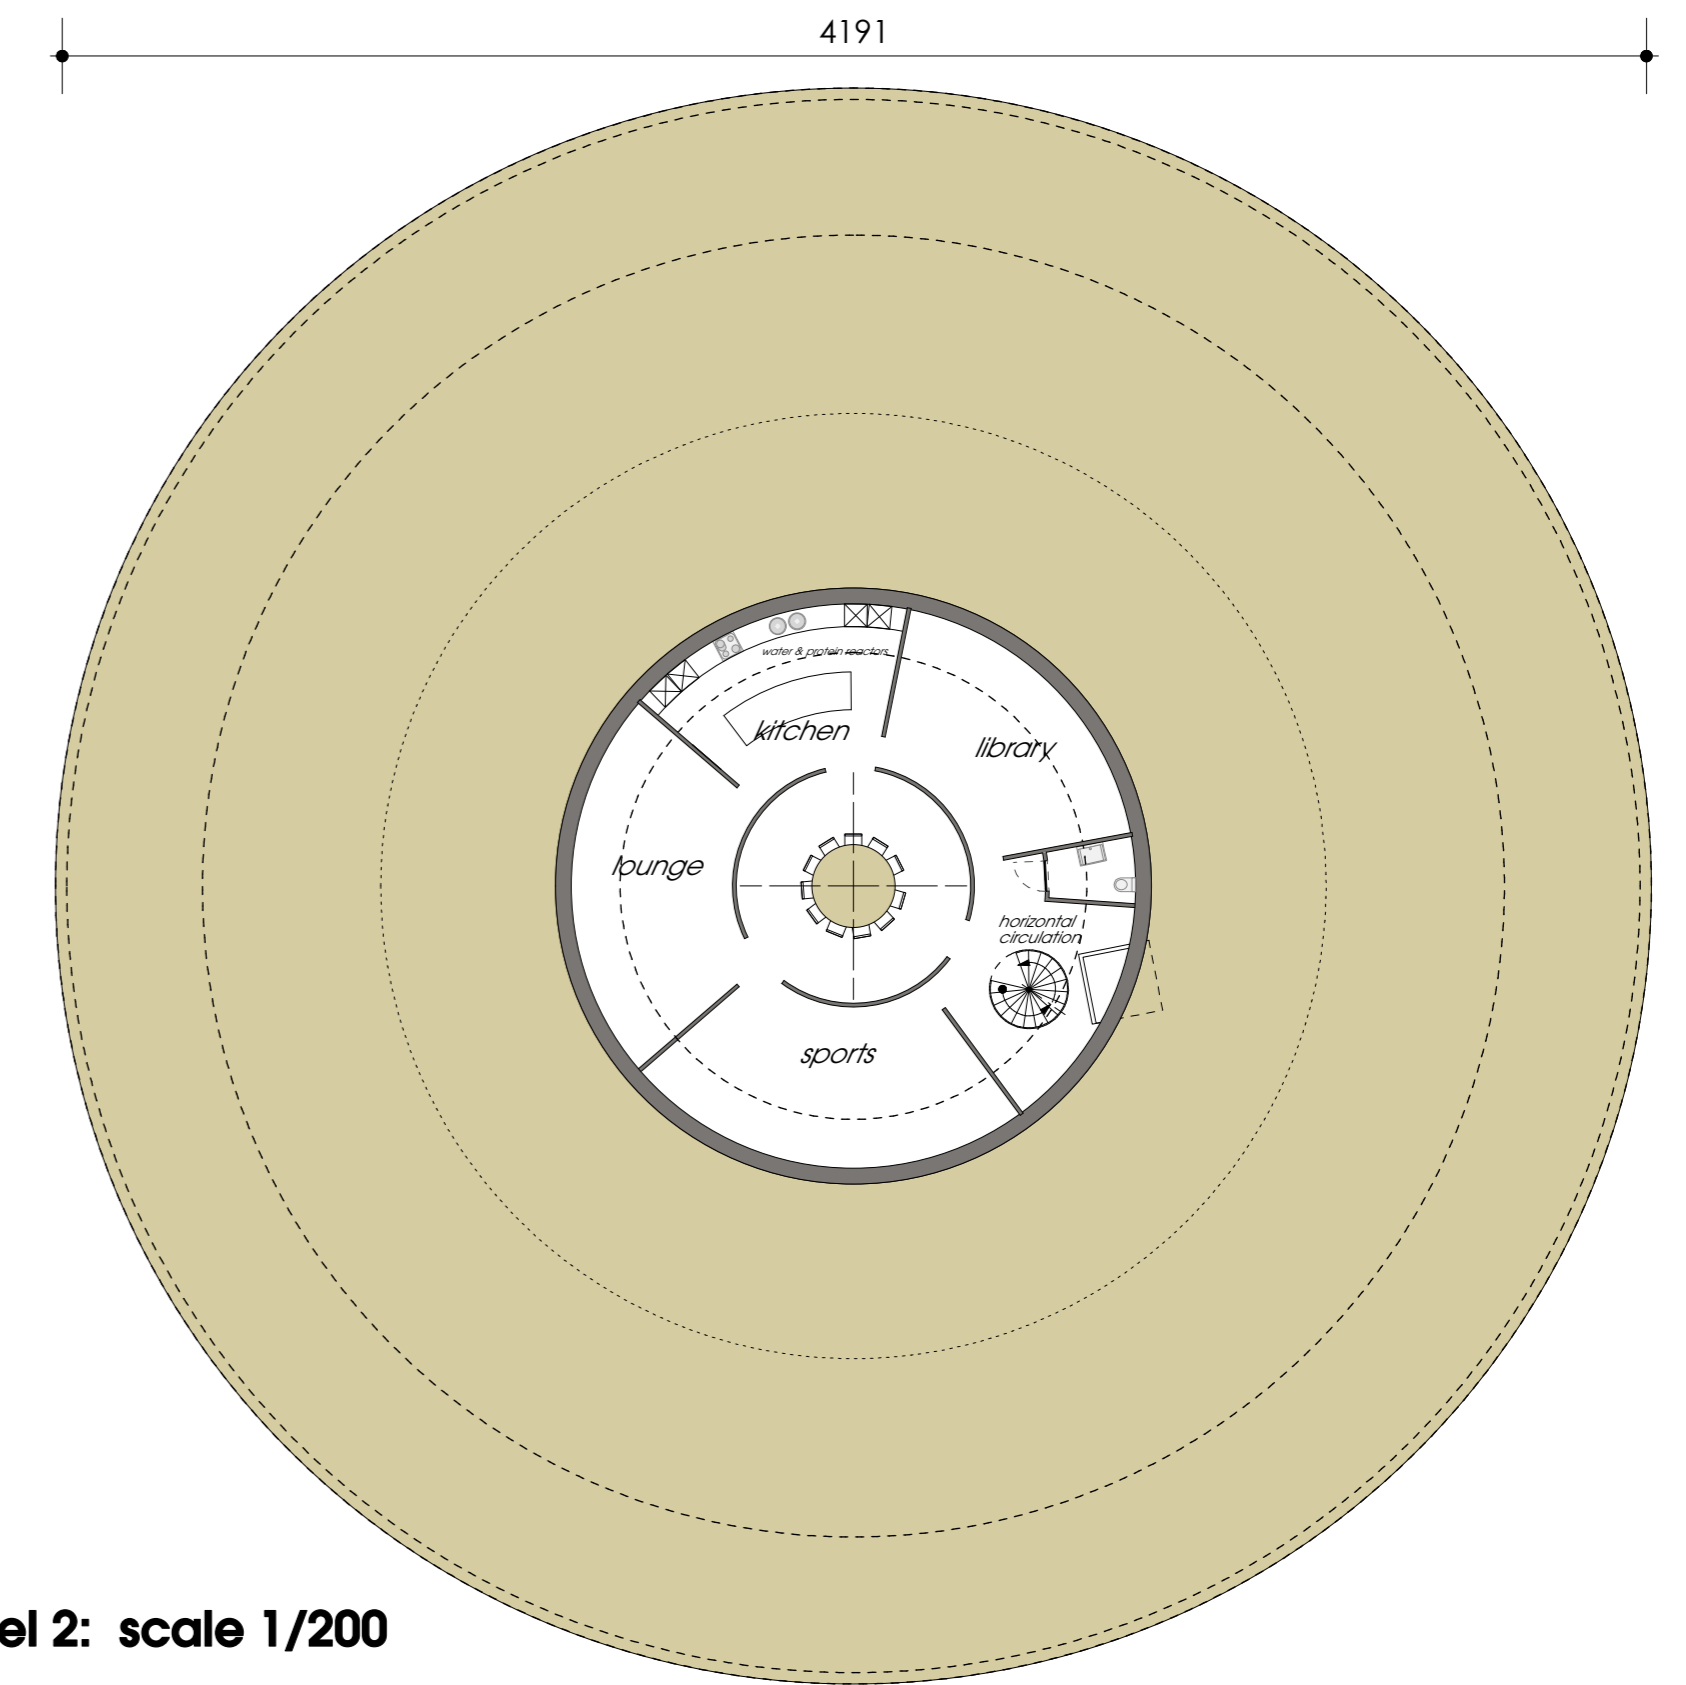

floor level 0: scale 1/200

floor level 1: scale 1/200

floor level 2: scale 1/200

floor level -2: scale 1/200

floor level -1: scale 1/200

section: scale 1/200

© KESHEFOUNDATION (GELEEN) 2012

SPACE SHIP PROGRAM (SSP)  
SPACE SHIP Concept

Date: September 4, 2012

scale: 1/200 - Ref. GL

Description: Magravs space ship with 5 floors for crew of 5 persons and 5 guests. Full functionalities and abilities to be self-supporting for at least 24 months during space travel and expeditions in Space.