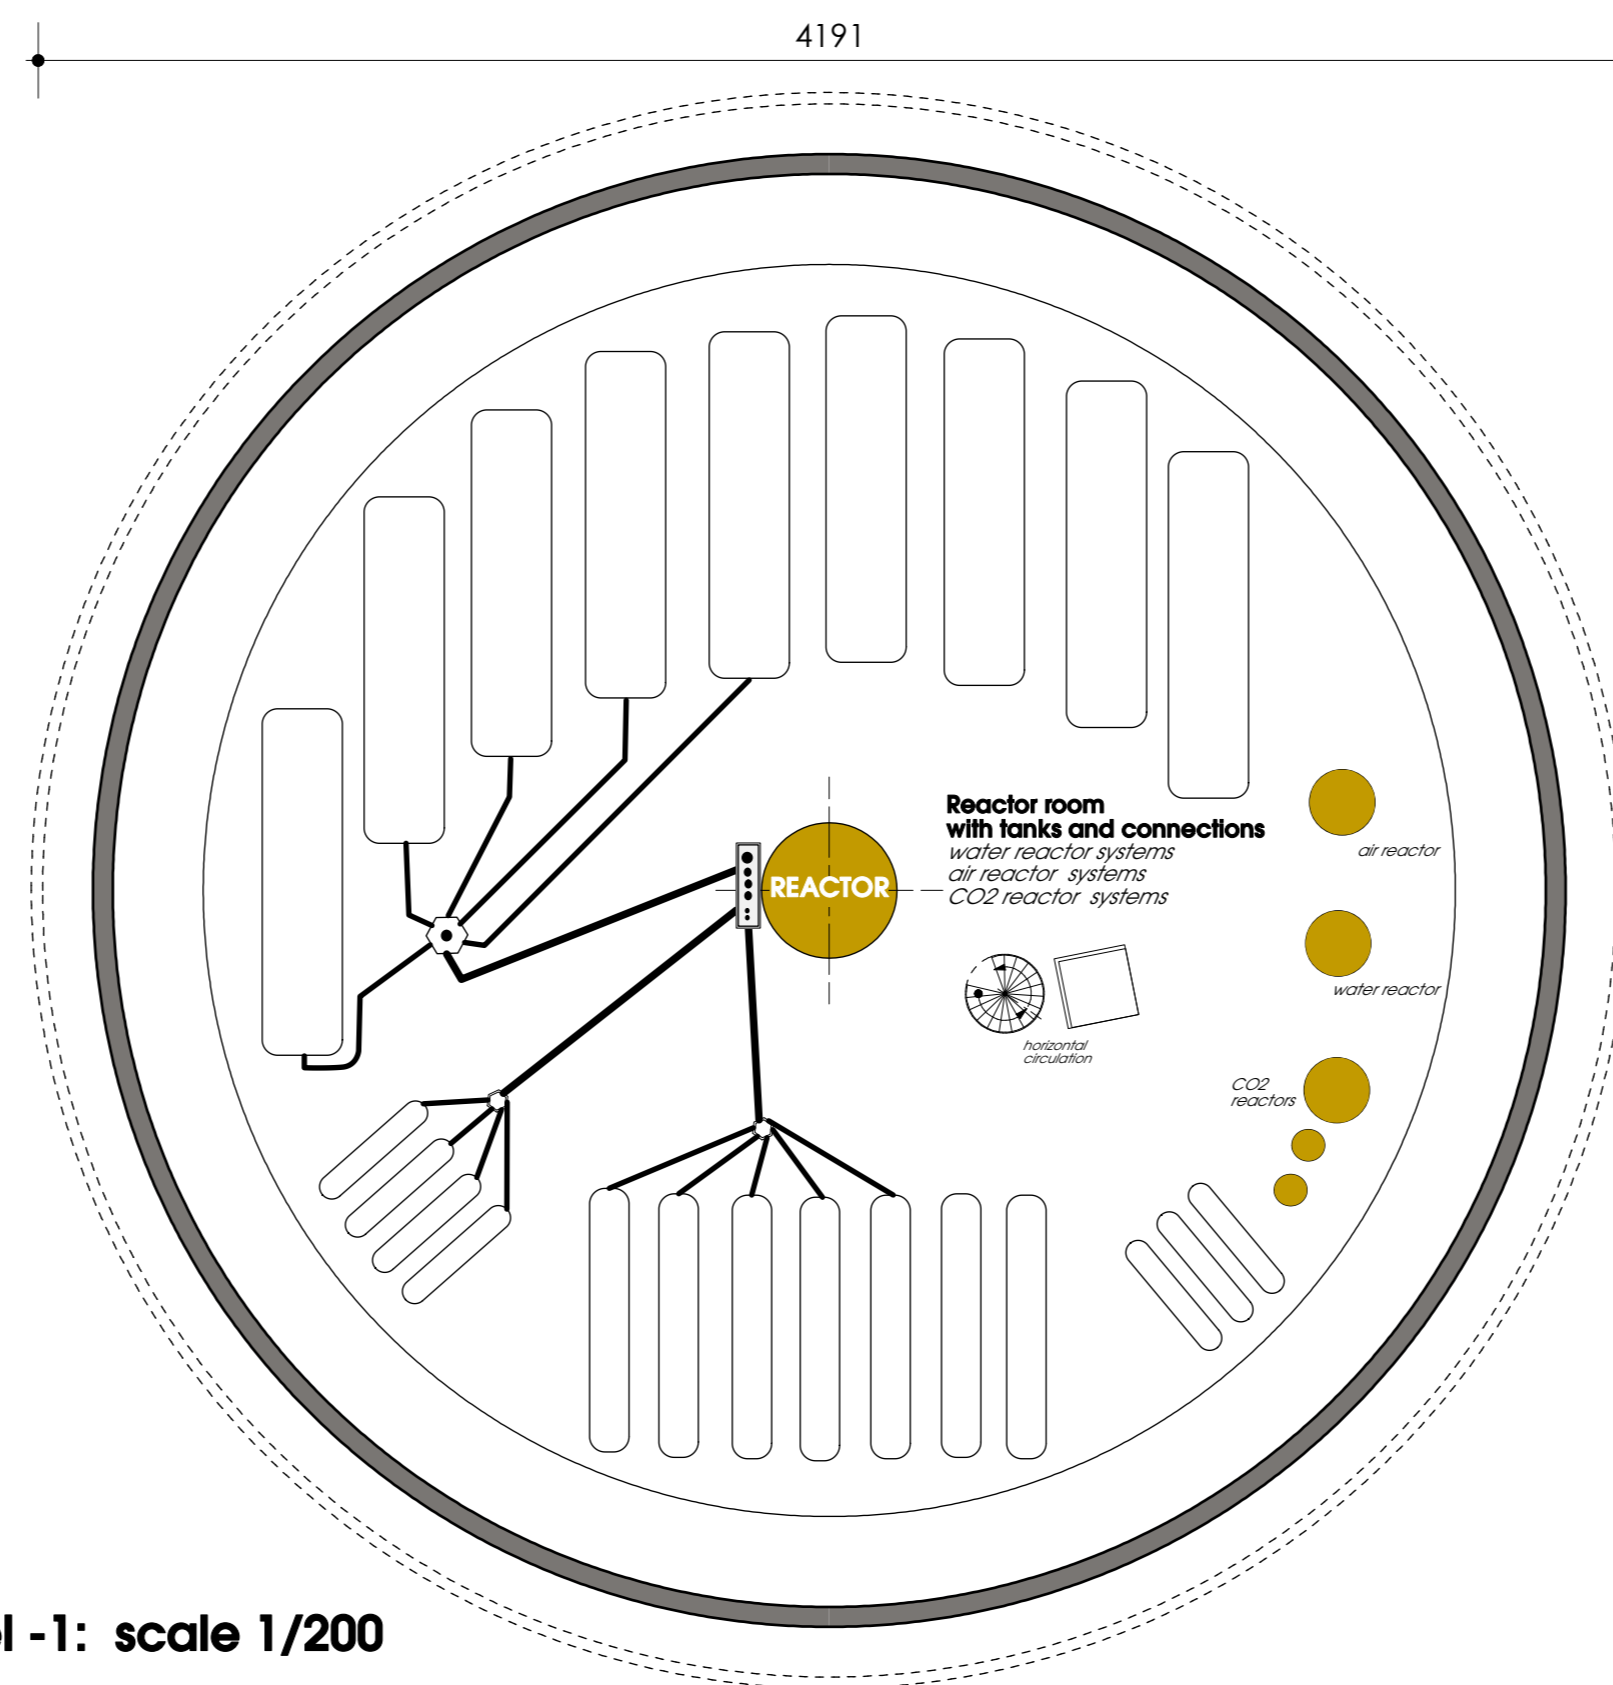

floor level 0: scale 1/200

floor level 1: scale 1/200

floor level 2: scale 1/200

floor level -2: scale 1/200

floor level -1: scale 1/200

section: scale 1/200

© KESHEFOUNDATION (GELEEN) 2012

SPACE SHIP PROGRAM (SSP)  
SPACE SHIP Concept

Date: September 4, 2012

scale: 1/200 - Ref. GL

Description: Magravs space ship with 5 floors for crew of 5 persons and 5 guests. Full functionalities and abilities to be self-supporting for at least 24 months during space travel and expeditions in Space.