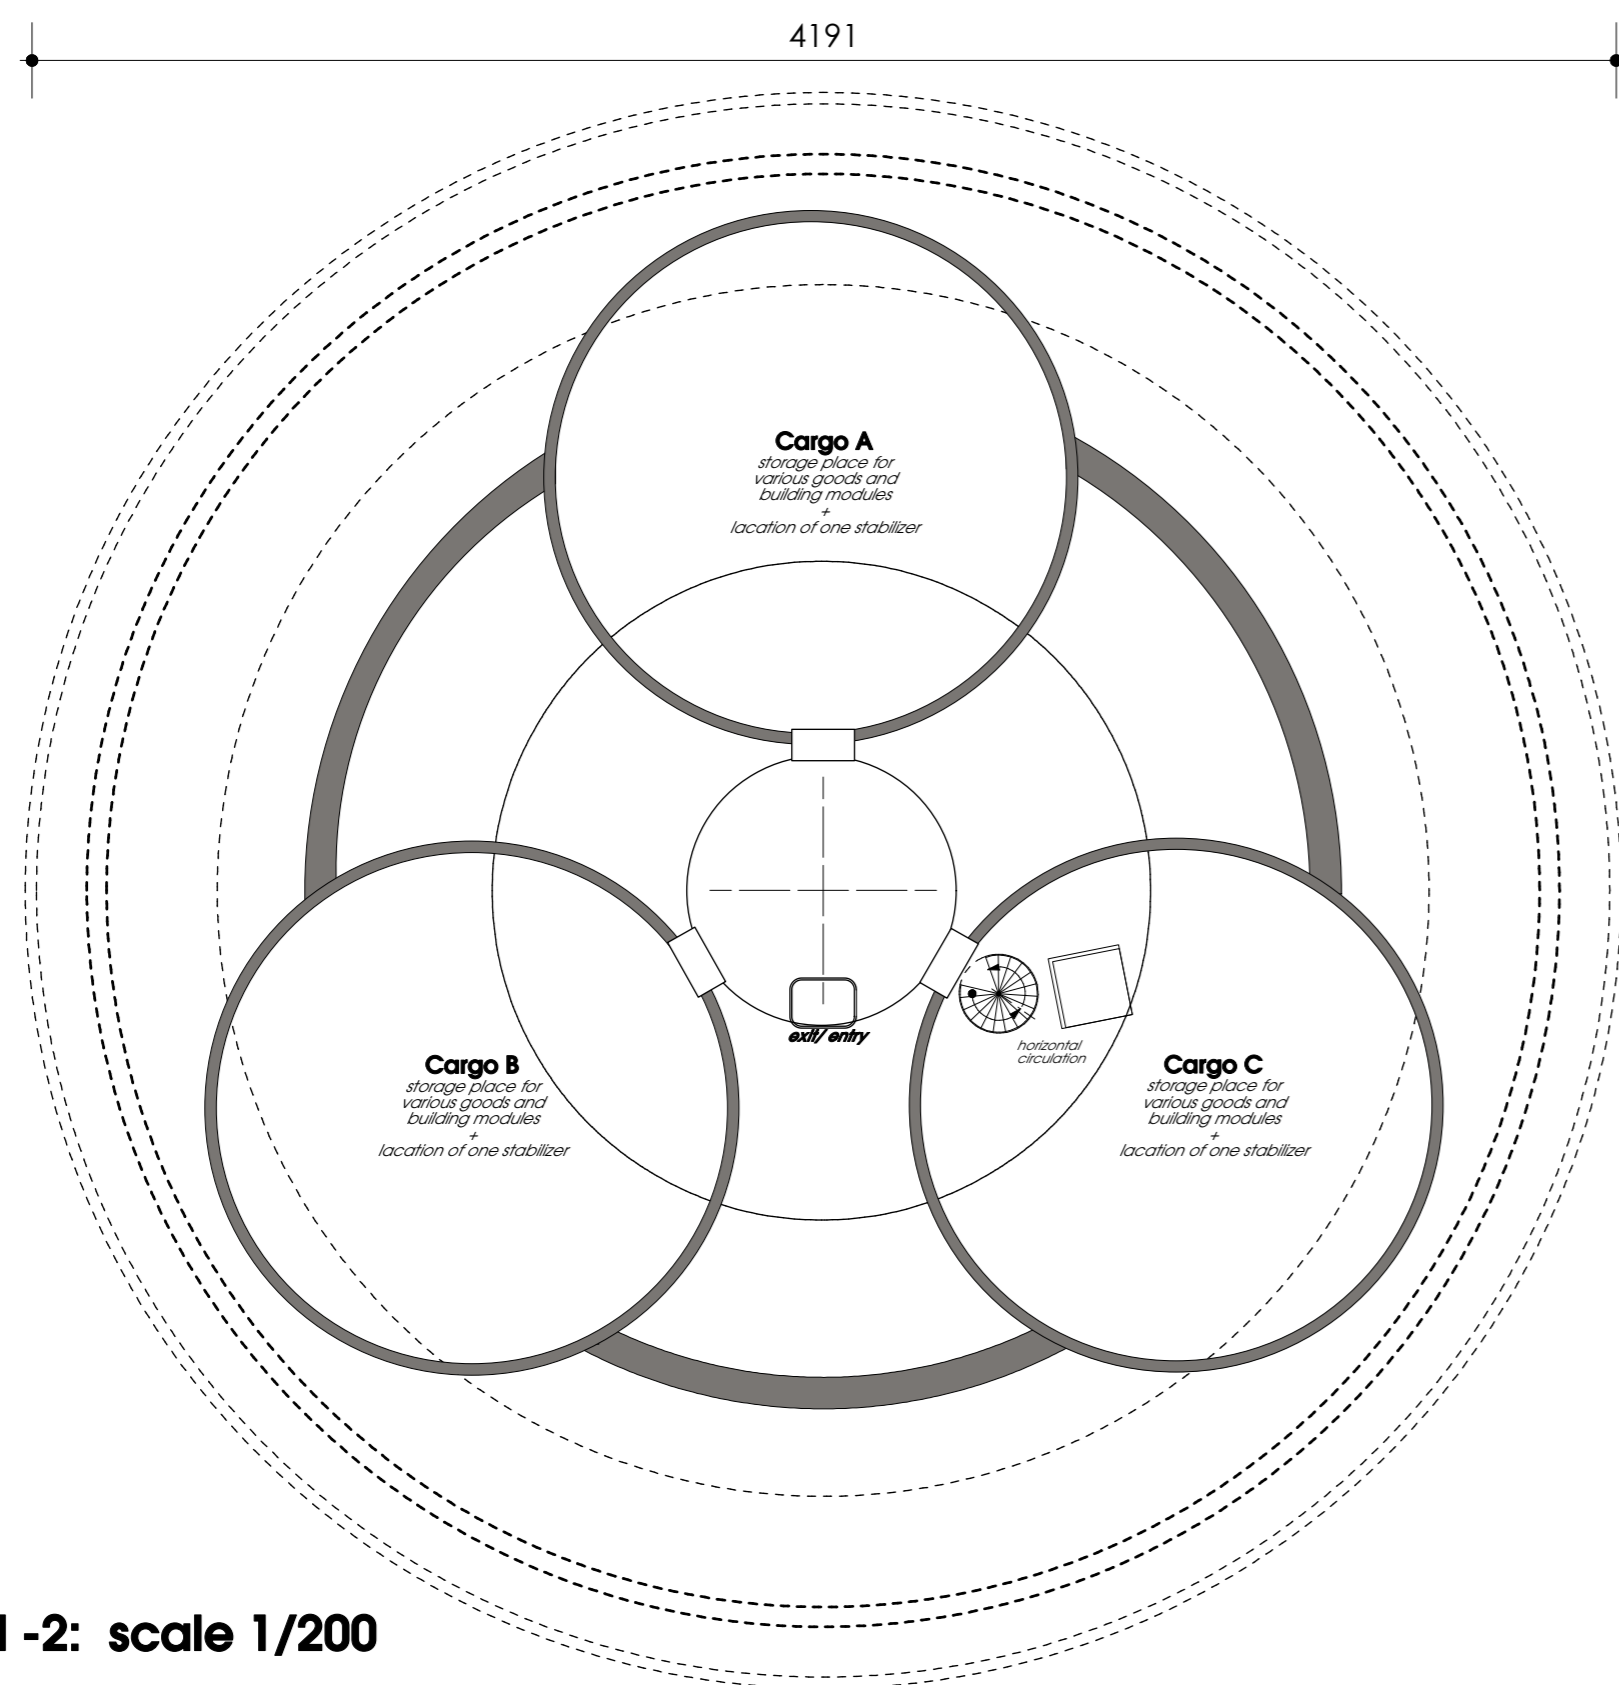

floor level 0: scale 1/200

floor level 1: scale 1/200

floor level 2: scale 1/200

floor level -2: scale 1/200

floor level -1: scale 1/200

section: scale 1/200

© KESHEFOUNDATION (GELEEN) 2012

SPACE SHIP PROGRAM (SSP)  
SPACE SHIP Concept

Date: September 4, 2012

scale: 1/200 - Ref. GL

Description: Magravs space ship with 5 floors for crew of 5 persons and 5 guests. Full functionalities and abilities to be self-supporting for at least 24 months during space travel and expeditions in Space.